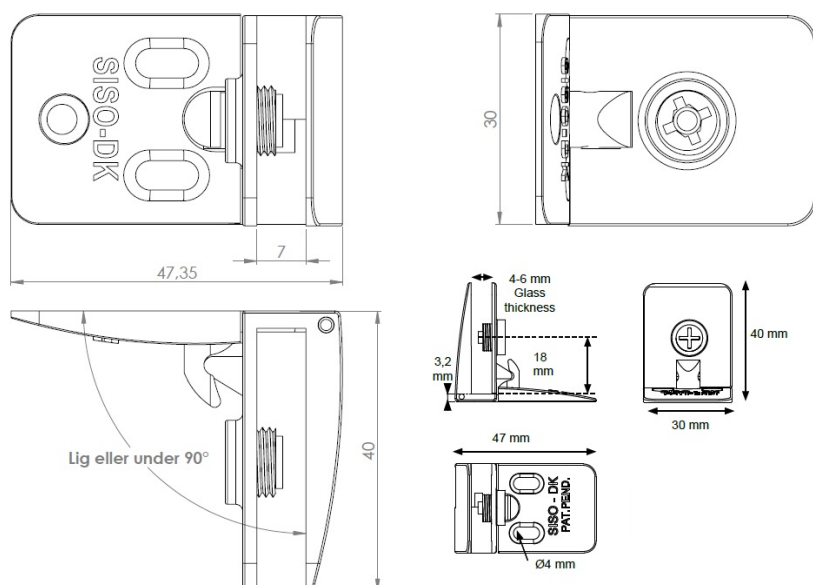

### Description:

Glass Door Hinge "Square" Centre, Left Hand, Black, F/Inset Doors, F/Glass Thickness 4-6mm, 1 ABS Screw W/PVC Tip & 1, ABS Screw W/Hard  $\varnothing 5 \times 3,5$ mm ABS Extension. Catch Made of ABS, Plastic

### Item number:

15.06.257-0

Units	Box	Carton	HS Code	Barcode
Pcs.	12	240	8302100090	 5704866055031